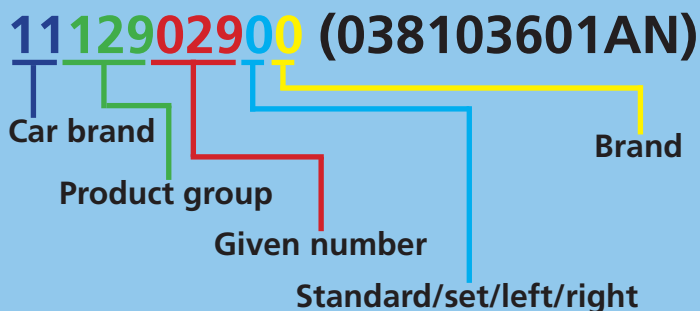

A STRONG FAMILY...

Understanding the JP Group part numbers

Number structure:

The JP Group part no. consists of 10 digits, e.g. 11 129 029 00.

Digits 1 and 2 (11) indicate the car make, in this example VAG.

Digit 9 indicates whether it is standard, set, left or right:

- 0 = Standard
- 1 = Set
- 5 = Left set
- 6 = Right set
- 7 = Left
- 8 = Right

Digit 10 indicates the product brand:

- 0 = JP brand
- 1 = JP brand
- 2 = Premium brand
- 3 = Alternative brand
- 4 = Alternative brand
- 5 = Alternative brand
- 6 = No name brand
- 7 = Premium brand
- 9 = Quinton Hazell