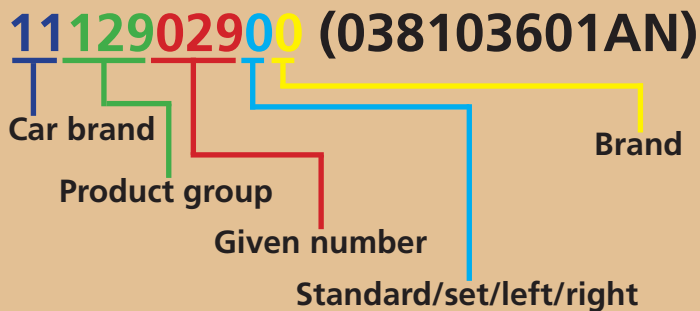

A STRONG FAMILY...

Understanding the JP Group part numbers

Number structure:

The JP Group part no. consists of 10 digits, e.g. 11 129 029 00.

Digits 1 and 2 (11) indicate the car make, in this example VAG.

Digit 9 indicates whether it is standard, set, left or right:

- 0 = Standard
- 1 = Set
- 5 = Left set
- 6 = Right set
- 7 = Left
- 8 = Right

Digit 10 indicates the product brand:

- 0 = JP brand
- 1 = JP brand
- 2 = Premium brand
- 3 = Alternative brand
- 4 = Alternative brand
- 5 = Alternative brand
- 6 = No name brand
- 7 = Premium brand
- 9 = Quinton Hazell